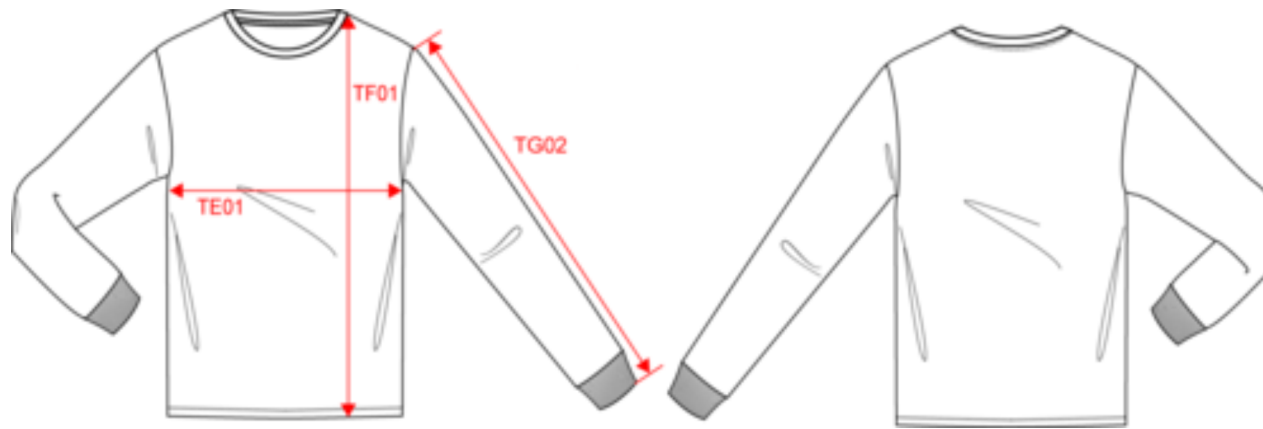

Afmeting

Measurements in cm	XS	S	M	L	XL	XXL	3XL
TE01 - 1/2 chest width at 1.5cm below armhole	49.00	52.00	55.00	58.00	61.00	64.00	67.00
TF01 - Total height from HSP	69.00	71.00	73.00	75.00	77.00	79.00	81.00
TG02 - Long sleeve length	62.50	63.50	64.50	65.50	66.50	67.50	68.50