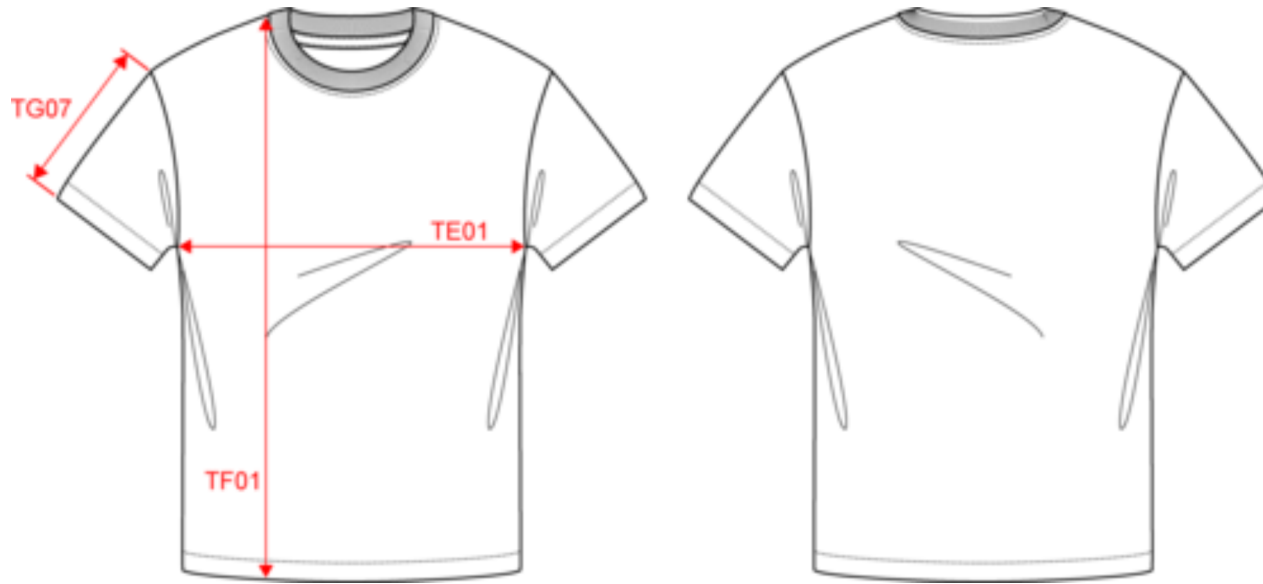

Afmeting

Measurements in cm	XXS	XS	S	M	L	XL	XXL
TE01 - 1/2 chest width at 1.5cm below armhole	49.00	52.00	55.00	58.00	61.00	64.00	67.00
TF01 - Total height from HSP	67.00	69.00	71.00	73.00	75.00	77.00	79.00
TG07 - Short sleeve length	21.00	21.50	22.00	22.50	23.00	23.50	24.00