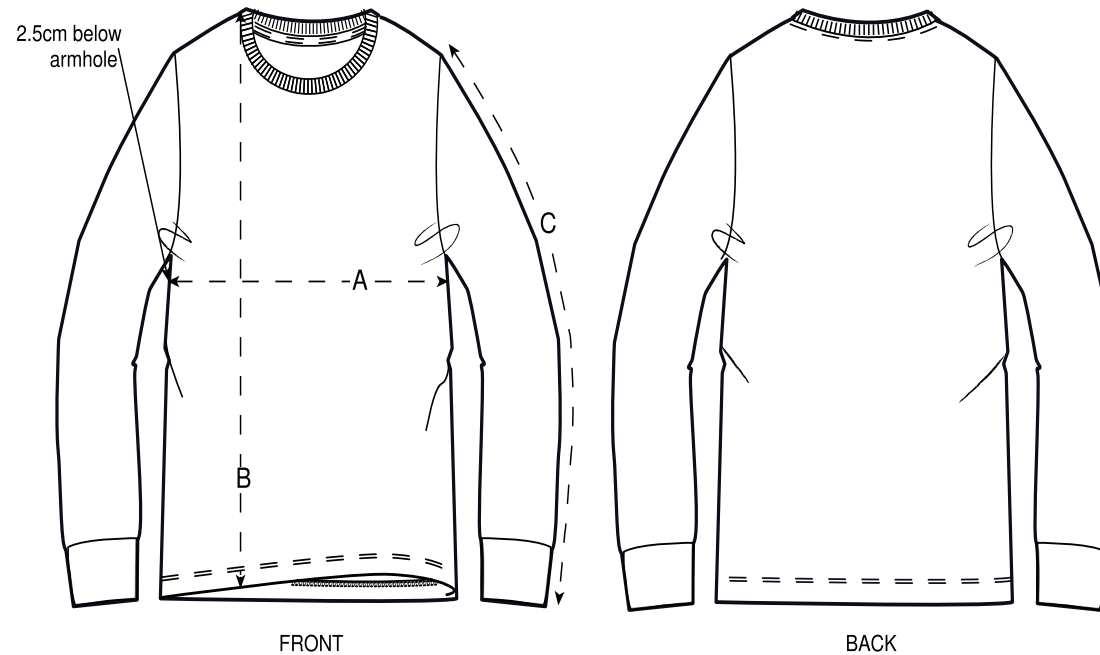

XS

S

M

L

XL

XXL

XXXL

Size guide

*Centimeters

SIZES		XS	S	M	L	XL	XXL	XXXL
A	Half Chest	47	48.5	51.5	54.5	57.5	60.5	63.5
B	Body Length	65	70	73	75	77	79	81
C	Sleeve Length	63	65.5	66.5	67.5	68.5	69.5	70.5