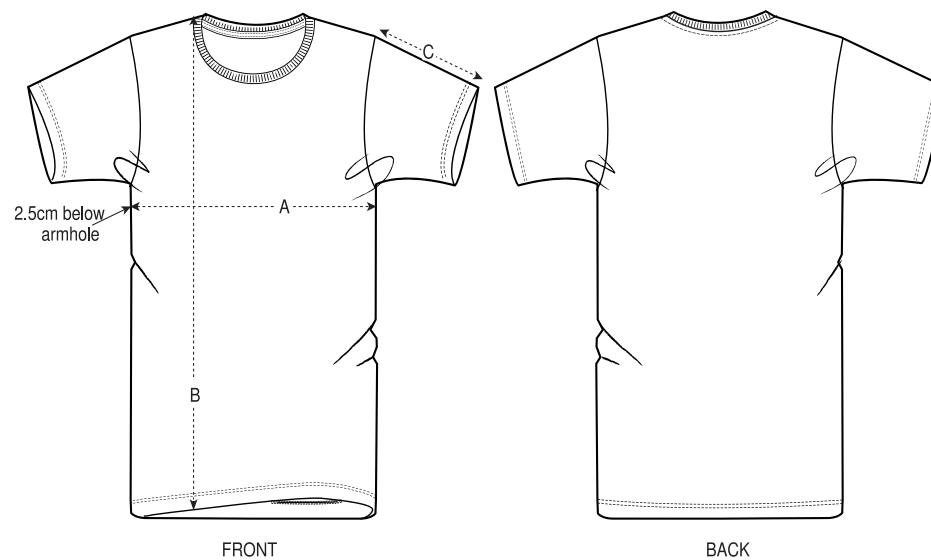

XXS\*

XS

S

M

L

XL

XXL

XXXL\*

XXXXL\*

XXXXXL\*

## Size guide

\*Centimeters

SIZES	XXS	XS	S	M	L	XL	XXL	XXXL	XXXXL	XXXXXL
A Half Chest	43.5	46	49	52	55	58	61	64	69	74
B Body Length	64	66	69	72	74	76	78	80	82	84
C Sleeve Length	19	19.5	20.5	21.5	22.5	22.5	23.5	24.5	24.5	25